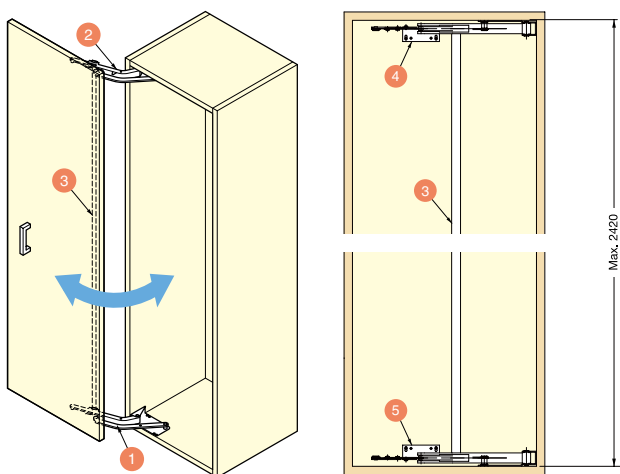

MONOFLAT FAD (FOR MEDIUM SIZE CABINET)

FAD-20

MonoFlat FAD®

Inside Cabinet Width	500 - 550 mm
Inside Cabinet Height	Max. 2420 mm
Door Thickness	Max. 35 mm
Door Weight	Max. 20 kg/Door

Features

- Lateral swing system for medium-sized cabinets with an overlay installation.
- Smaller opening radius than swing open doors. Does not get in the way after being opened.
- Uses a gas spring to make opening and closing smooth with little resistance.
- Holds door firmly in fully opened and fully closed positions.
- Various types of installations: Can be used on single or double doors.

WARDROBE & CABINET DOOR HARDWARE

MONOFLAT FAD (FOR MEDIUM SIZE CABINET)

Parts Set (Per Door) Necessary Parts

Item Code	Item Name
250-180-908	FAD-20

Parts Details

No.	Qty	Part Name	Dimensions	Description
1	1 pc	Arm A		<ul style="list-style-type: none"> • Material Aluminium Alloy/Steel • Finish Matte Silver
2	1 pc	Arm B		<ul style="list-style-type: none"> • Material Aluminium Alloy/Steel • Finish Matte Silver
3	1 pc	Connecting Pipe		<ul style="list-style-type: none"> • Material Steel • Finish Matte Silver
4	1 pc	Upper Bracket		<ul style="list-style-type: none"> • Material Steel • Finish Matte Silver