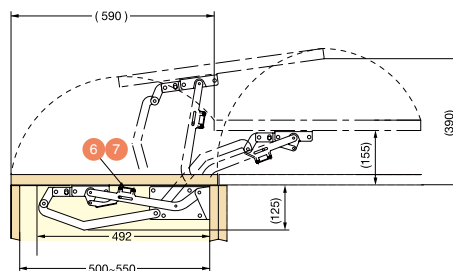

MONOFLAT FAD (FOR MEDIUM SIZE CABINET)

FAD-20

MonoFlat FAD®

Inside Cabinet Width	500 - 550 mm
Inside Cabinet Height	Max. 2420 mm
Door Thickness	Max. 35 mm
Door Weight	Max. 20 kg/Door

Features

- Lateral swing system for medium-sized cabinets with an overlay installation.
- Smaller opening radius than swing open doors. Does not get in the way after being opened.
- Uses a gas spring to make opening and closing smooth with little resistance.
- Holds door firmly in fully opened and fully closed positions.
- Various types of installations: Can be used on single or double doors.

WARDROBE & CABINET DOOR HARDWARE

MONOFLAT FAD (FOR MEDIUM SIZE CABINET)

Parts Set (Per Door) Necessary Parts

Item Code	Item Name
250-180-908	FAD-20

Parts Details

No.	Qty	Part Name	Dimensions	Description
1	1 pc	Arm A		<ul style="list-style-type: none"> • Material Aluminium Alloy/Steel • Finish Matte Silver
2	1 pc	Arm B		<ul style="list-style-type: none"> • Material Aluminium Alloy/Steel • Finish Matte Silver
3	1 pc	Connecting Pipe		<ul style="list-style-type: none"> • Material Steel • Finish Matte Silver
4	1 pc	Upper Bracket		<ul style="list-style-type: none"> • Material Steel • Finish Matte Silver

No.	Qty	Part Name	Dimensions	Description
5	1 pc	Lower Bracket		<ul style="list-style-type: none"> • Material Steel • Finish Matte Silver
6	2 pcs	Pipe Clamp		<ul style="list-style-type: none"> • Material Steel • Finish Matte Silver
7	2 pcs	Cap		<ul style="list-style-type: none"> • Material Polyethylene (PE) • Colour Black
8	1 pc	Sticker	-	-